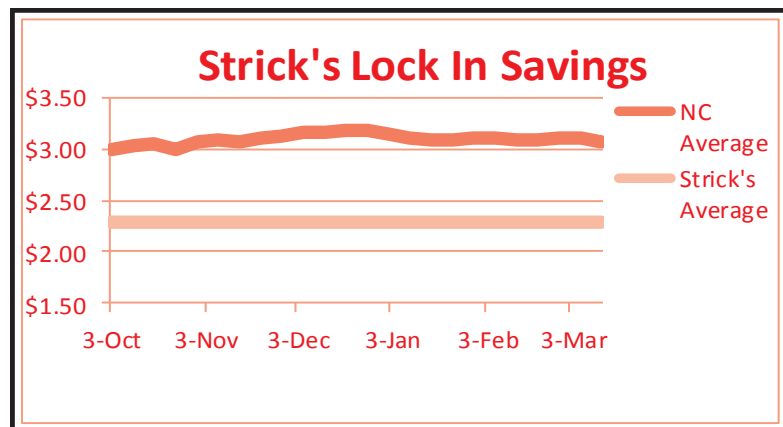

Lock-In Pricing

We have had a lot of success with our Lock In Pricing program and last winter we signed up over 150 new customers with individual customer savings over \$500 through the course of the winter months. Of course, some of our customers experienced much larger savings! The old contracts ended on March 31st, 2012, but this year, we're offering Lock-In contracts much earlier than usual so give us a call and you could be locked in today! The Lock-In contract would run from the day you sign up until March 31st, 2013. Here is a graph showing the NC average propane price vs. Strick's LP Gas Lock In Pricing for the 2011-2012 winter season.