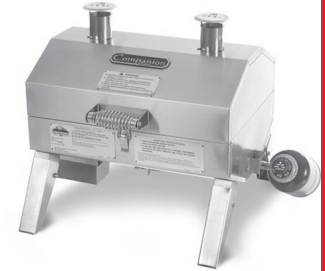

The Holland Companion Grill is an all-stainless steel portable grill with 212 square inches of cooking surface. The burner is adjustable from 2600 BTU to 4900 BTU. Only **\$299.99**.

Conversion hose available for 20# cylinder.